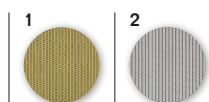

A collection of lamps that explores new lighting effects, experimenting with a metal mesh in two different finishes (steel and bronze). The diffusers have an extremely simple shape, yet with the metal shades, they prove to be enveloping while also taking on an architectural value. You can get a glimpse of the light source from the outside without being blinded, while the light spreads across the room and lights up mesmerising highlights on the metal mesh.

**Struttura  
Frame**

1 Metallo verniciato grigio / Grey lacquered metal

**Diffusore  
Diffuser**

1 Rete metallica ottone / Brass metal mesh 2 Rete metallica acciaio inox / Stainless steel metal mesh