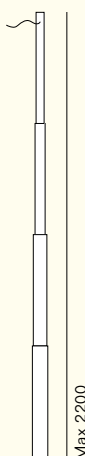

Micro Telescopic

A

Max 1650

Min 940

B

Max 2200

Min 1090

C

Ø 380

Prodotto Product	Tipologia Type	Lampadine consigliate Suggested light bulbs	Attacco Socket	Volt
Micro Telescopic	Sospensione	• 1 Led max 9 W	GU 10	220 / 240
A B	Pendant	• 1 Led max 9 W	GU 10	110 / 120
Micro Telescopic	Terra	• 1 Led max 9 W	GU 10	220 / 240
C	Floor	• 1 Led max 9 W	GU 10	110 / 120

Struttura
Frame

1 Alluminio verniciato bianco / White lacquered aluminium 2 Alluminio verniciato nero / Black lacquered aluminium
3 Nichel / Nickel