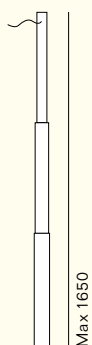

Micro Telescopic

A

Max 1650

Min 940

B

Max 2200

Min 1090

C

Ø 380

Prodotto Product	Tipologia Type	Lampadine consigliate Suggested light bulbs	Attacco Socket	Volt
Micro Telescopic	Sospensione	• 1 Led max 9 W	GU 10	220 / 240
A B	Pendant	• 1 Led max 9 W	GU 10	110 / 120
Micro Telescopic	Terra	• 1 Led max 9 W	GU 10	220 / 240
C	Floor	• 1 Led max 9 W	GU 10	110 / 120

Struttura
Frame

1 Alluminio verniciato bianco / White lacquered aluminium 2 Alluminio verniciato nero / Black lacquered aluminium
3 Nichel / Nickel