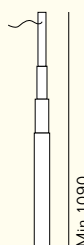

Micro Telescopic

A

Max 1650

Min 940

B

Max 2200

Min 1090

C

Ø 380

Prodotto Product	Tipologia Type	Lampadine consigliate Suggested light bulbs	Attacco Socket	Volt
Micro Telescopic	Sospensione	• 1 Led max 9 W	GU 10	220 / 240
A B	Pendant	• 1 Led max 9 W	GU 10	110 / 120
Micro Telescopic	Terra	• 1 Led max 9 W	GU 10	220 / 240
C	Floor	• 1 Led max 9 W	GU 10	110 / 120

Struttura
Frame

1 Alluminio verniciato bianco / White lacquered aluminium 2 Alluminio verniciato nero / Black lacquered aluminium
3 Nichel / Nickel