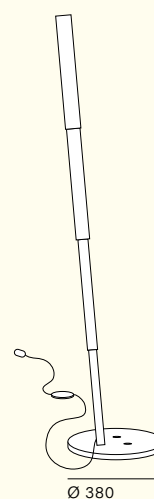

Micro Telescopic

A

Max 1650

Min 940

B

Max 2200

Min 1090

C

Ø 380

Prodotto Product	Tipologia Type	Lampadine consigliate Suggested light bulbs	Attacco Socket	Volt
Micro Telescopic	Sospensione	• 1 Led max 9 W	GU 10	220 / 240
A B	Pendant	• 1 Led max 9 W	GU 10	110 / 120
Micro Telescopic	Terra	• 1 Led max 9 W	GU 10	220 / 240
C	Floor	• 1 Led max 9 W	GU 10	110 / 120

Struttura
Frame

1 Alluminio verniciato bianco / White lacquered aluminium 2 Alluminio verniciato nero / Black lacquered aluminium
3 Nichel / Nickel