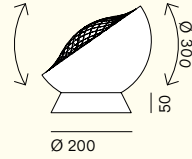

Grid

A

B

C

D

| Prodotto Product | Tipologia Type | Lampadine consigliate Suggested light bulbs | Dimmer | Attacco Socket | Volt |
|---------------------|-------------------|--|--------|-------------------|-----------|
| Grid | Terra, tavolo | • 3 Led max 7 W | • | E 27 | 220 / 240 |
| A | Floor, table | • 3 Led max 7 W | • | E 26 | 110 / 120 |
| Grid | Terra, tavolo | • 3 Led max 3 W | • | G 9 | 220 / 240 |
| B | Floor, table | • 3 Led max 3 W | • | G 9 | 110 / 120 |
| Grid | Sospensione | • 3 Led max 7 W | - | E 27 | 220 / 240 |
| C | Pendant | • 3 Led max 7 W | - | E 26 | 110 / 120 |
| Grid | Sospensione | • 3 Led max 3 W | - | G 9 | 220 / 240 |
| D | Pendant | • 3 Led max 3 W | - | G 9 | 110 / 120 |

Struttura
Frame

1 Alluminio verniciato bianco opaco / Matt white lacquered aluminium 2 Alluminio verniciato nero opaco / Matt black lacquered aluminium

Diffusore
Diffuser

1 Alluminio verniciato bianco / White lacquered aluminium