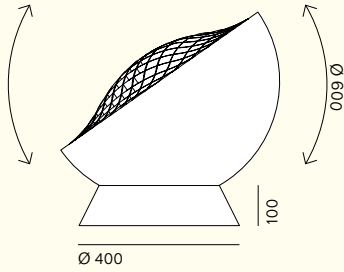

Grid

A

B

C

D

| Prodotto Product | Tipologia Type | Lampadine consigliate Suggested light bulbs | Dimmer | Attacco Socket | Volt |
|---------------------|-------------------|--|--------|-------------------|-----------|
| Grid | Terra, tavolo | • 3 Led max 7 W | • | E 27 | 220 / 240 |
| A | Floor, table | • 3 Led max 7 W | • | E 26 | 110 / 120 |
| Grid | Terra, tavolo | • 3 Led max 3 W | • | G 9 | 220 / 240 |
| B | Floor, table | • 3 Led max 3 W | • | G 9 | 110 / 120 |
| Grid | Sospensione | • 3 Led max 7 W | - | E 27 | 220 / 240 |
| C | Pendant | • 3 Led max 7 W | - | E 26 | 110 / 120 |
| Grid | Sospensione | • 3 Led max 3 W | - | G 9 | 220 / 240 |
| D | Pendant | • 3 Led max 3 W | - | G 9 | 110 / 120 |

Struttura
Frame

1 Alluminio verniciato bianco opaco / Matt white lacquered aluminium 2 Alluminio verniciato nero opaco / Matt black lacquered aluminium

Diffusore
Diffuser

1 Alluminio verniciato bianco / White lacquered aluminium