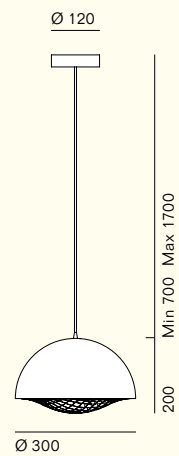

Grid

A

B

C

D

| Prodotto Product | Tipologia Type | Lampadine consigliate Suggested light bulbs | Dimmer | Attacco Socket | Volt |
|---------------------|-------------------|--|--------|-------------------|-----------|
| Grid | Terra, tavolo | • 3 Led max 7 W | • | E 27 | 220 / 240 |
| A | Floor, table | • 3 Led max 7 W | • | E 26 | 110 / 120 |
| Grid | Terra, tavolo | • 3 Led max 3 W | • | G 9 | 220 / 240 |
| B | Floor, table | • 3 Led max 3 W | • | G 9 | 110 / 120 |
| Grid | Sospensione | • 3 Led max 7 W | - | E 27 | 220 / 240 |
| C | Pendant | • 3 Led max 7 W | - | E 26 | 110 / 120 |
| Grid | Sospensione | • 3 Led max 3 W | - | G 9 | 220 / 240 |
| D | Pendant | • 3 Led max 3 W | - | G 9 | 110 / 120 |

Struttura
Frame

1 Alluminio verniciato bianco opaco / Matt white lacquered aluminium 2 Alluminio verniciato nero opaco / Matt black lacquered aluminium

Diffusore
Diffuser

1 Alluminio verniciato bianco / White lacquered aluminium