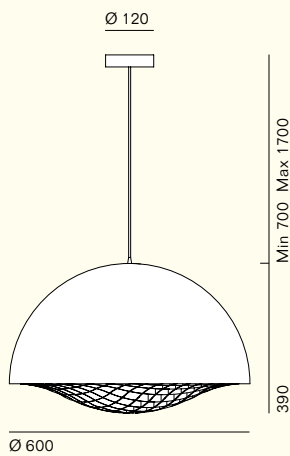

Grid

A

B

C

D

| Prodotto Product | Tipologia Type | Lampadine consigliate Suggested light bulbs | Dimmer | Attacco Socket | Volt |
|---------------------|-------------------|--|--------|-------------------|-----------|
| Grid | Terra, tavolo | • 3 Led max 7 W | • | E 27 | 220 / 240 |
| A | Floor, table | • 3 Led max 7 W | • | E 26 | 110 / 120 |
| Grid | Terra, tavolo | • 3 Led max 3 W | • | G 9 | 220 / 240 |
| B | Floor, table | • 3 Led max 3 W | • | G 9 | 110 / 120 |
| Grid | Sospensione | • 3 Led max 7 W | - | E 27 | 220 / 240 |
| C | Pendant | • 3 Led max 7 W | - | E 26 | 110 / 120 |
| Grid | Sospensione | • 3 Led max 3 W | - | G 9 | 220 / 240 |
| D | Pendant | • 3 Led max 3 W | - | G 9 | 110 / 120 |

Struttura
Frame

1 Alluminio verniciato bianco opaco / Matt white lacquered aluminium 2 Alluminio verniciato nero opaco / Matt black lacquered aluminium

Diffusore
Diffuser

1 Alluminio verniciato bianco / White lacquered aluminium