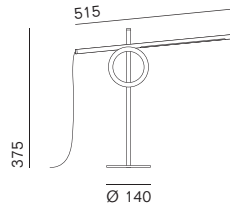

Tangent is an adjustable floor lamp inspired by geometric principles. The form and simplicity of the lamp's mechanism gives it a sculptural quality that invites you to interact and explore its function. The lamp consists of two main elements: a linear LED with an integrated dimmer is contained in the light tube. This interacts with the ring of the free standing pedestal through the combination of tension, friction and balance allowing the user to create whatever functional or aesthetic lighting effect is desired.

A

B

C

pallucco

Prodotto Product	Tipologia Type	Fonte luminosa Light source	Lumen	K	Dimmer	Volt
Tangent XL	Terra	Strip Led 20,5 W	3.640	3.000	•	220/240
<b>A</b>	Floor	Strip Led 20,5 W	3.640	3.000	•	110/120
Tangent media	Terra	Strip Led 11,5 W	2.000	3.000	•	220/240
<b>B</b>	Floor	Strip Led 11,5 W	2.000	3.000	•	110/120
Tangent mini	Tavolo	Strip Led 5 W	435	3.000	•	220/240
<b>C</b>	Table	Strip Led 5 W	435	3.000	•	110/120