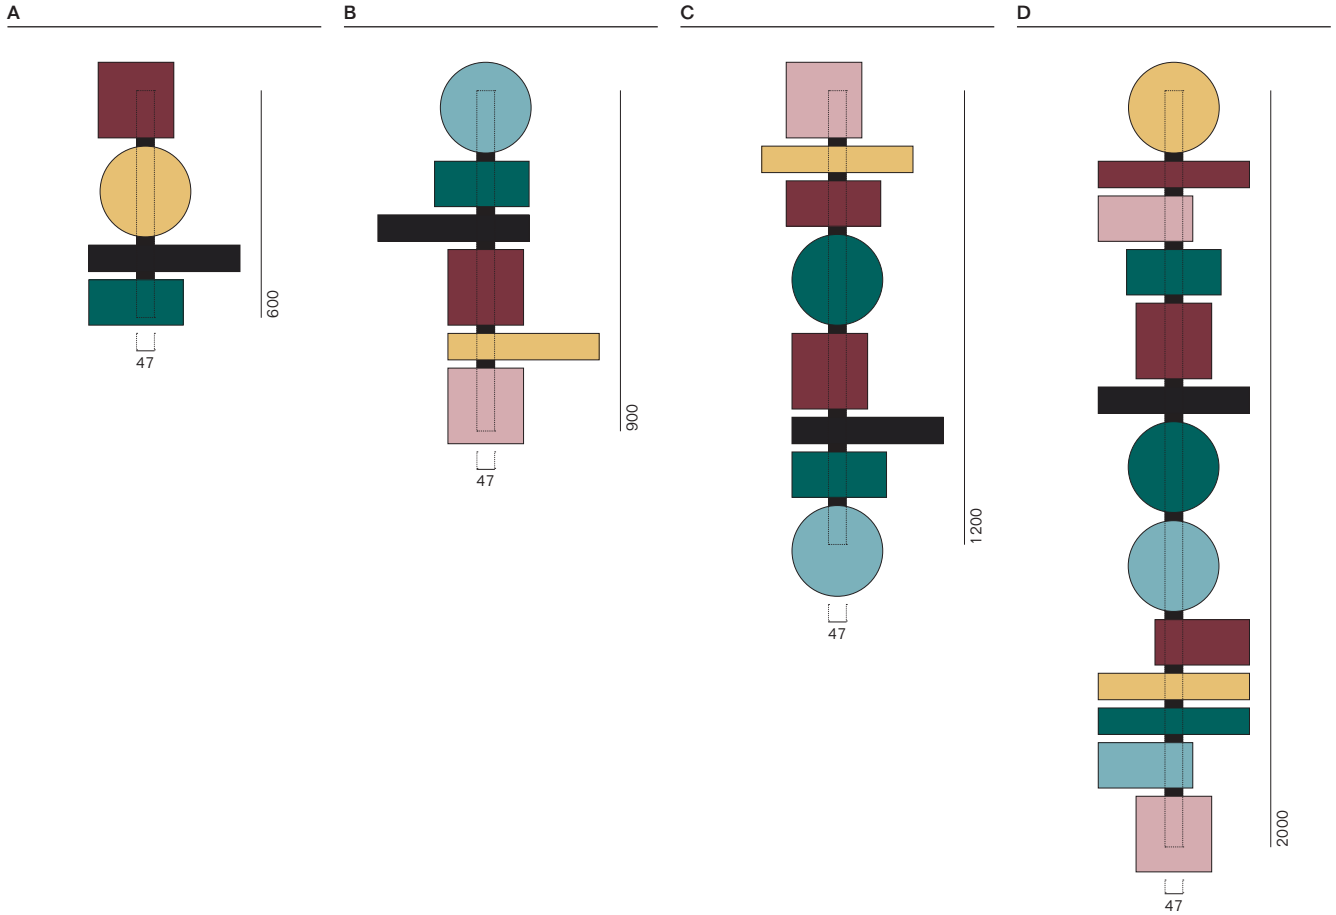

**Forme**  
**Shapes**

Prodotto Product	Tipologia Type	Fonte luminosa Light source	Flusso luminoso Luminous flux	Lumen	K	Volt
Totem <b>A</b>	Applique Wall	Strip Led 23 W	1960 lm/mt - 140 lm/W	2.580	2.700	220/240 110/120
Totem <b>B</b>	Applique Wall	Strip Led 33 W	1960 lm/mt - 140 lm/W	3.870	2.700	220/240 110/120
Totem <b>C</b>	Applique Wall	Strip Led 45 W	1960 lm/mt - 140 lm/W	5.160	2.700	220/240 110/120
Totem <b>D</b>	Applique Wall	Strip Led 58 W	1960 lm/mt - 140 lm/W	8.600	2.700	220/240 110/120

La lampada può essere installata anche orizzontalmente / The lamp can also be installed horizontally

**Struttura**  
**Frame**

1 Alluminio verniciato nero opaco con profilo magnetico / Matt black painted aluminum with magnetic profile

Prodotto Product	Tipologia Type	Fonte luminosa Light source	Flusso luminoso Luminous flux	Lumen	K	Volt
Totem	Applique	Strip Led 23 W	1960 lm/mt - 140 lm/W	2.580	2.700	220/240
<b>A</b>	Wall	Strip Led 23 W	1960 lm/mt - 140 lm/W	2.580	2.700	110/120
Totem	Applique	Strip Led 33 W	1960 lm/mt - 140 lm/W	3.870	2.700	220/240
<b>B</b>	Wall	Strip Led 33 W	1960 lm/mt - 140 lm/W	3.870	2.700	110/120
Totem	Applique	Strip Led 45 W	1960 lm/mt - 140 lm/W	5.160	2.700	220/240
<b>C</b>	Wall	Strip Led 45 W	1960 lm/mt - 140 lm/W	5.160	2.700	110/120
Totem	Applique	Strip Led 58 W	1960 lm/mt - 140 lm/W	8.600	2.700	220/240
<b>D</b>	Wall	Strip Led 58 W	1960 lm/mt - 140 lm/W	8.600	2.700	110/120