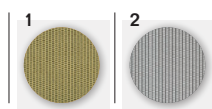

A collection of lamps that explores new lighting effects, experimenting with a metal mesh in two different finishes (steel and bronze). The diffusers have an extremely simple shape, yet with the metal shades, they prove to be enveloping while also taking on an architectural value. You can get a glimpse of the light source from the outside without being blinded, while the light spreads across the room and lights up mesmerising highlights on the metal mesh.

Struttura Frame

1 Metallo verniciato grigio / Grey lacquered metal

Diffusore Diffuser

1 Rete metallica ottone / Brass metal mesh 2 Rete metallica acciaio inox / Stainless steel metal mesh