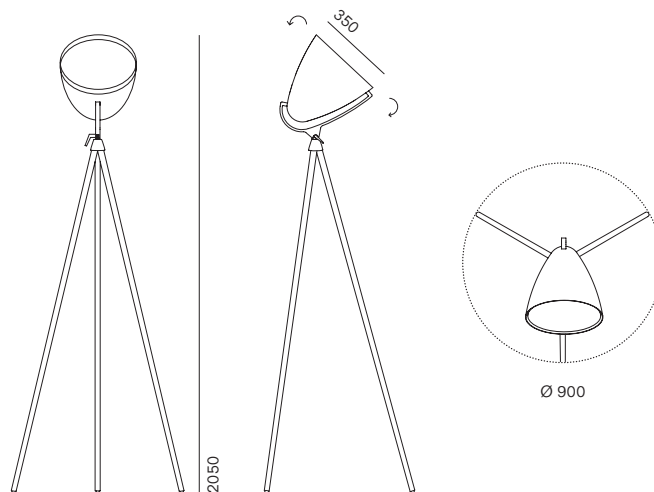

A

Prodotto Product	Tipologia Type	Lampadine consigliate Suggested light bulbs	Lumen	K	Dimmer	Attacco Socket	Volt
Faro Next	Terra	• 1 Alogena / Halogen max 205 W	–	–	•	E 27	220 / 240
<b>A</b>	Floor	• 1 Alogena / Halogen max 200 W	–	–	•	E 26	110 / 120
		<b>Lampadine Light bulbs</b>					
		• 1 Led 25,4 W	4328	3000	•	–	220 / 240
		• 1 Led 25,4 W	4328	3000	•	–	110 / 120

**Struttura  
Frame**

1 Rovere naturale verniciato bianco opaco / Matt white varnished natural oak wood 2 Rovere naturale verniciato nero opaco / Matt black varnished natural oak wood 3 Rovere naturale verniciato trasparente / Transparent varnished natural oak wood